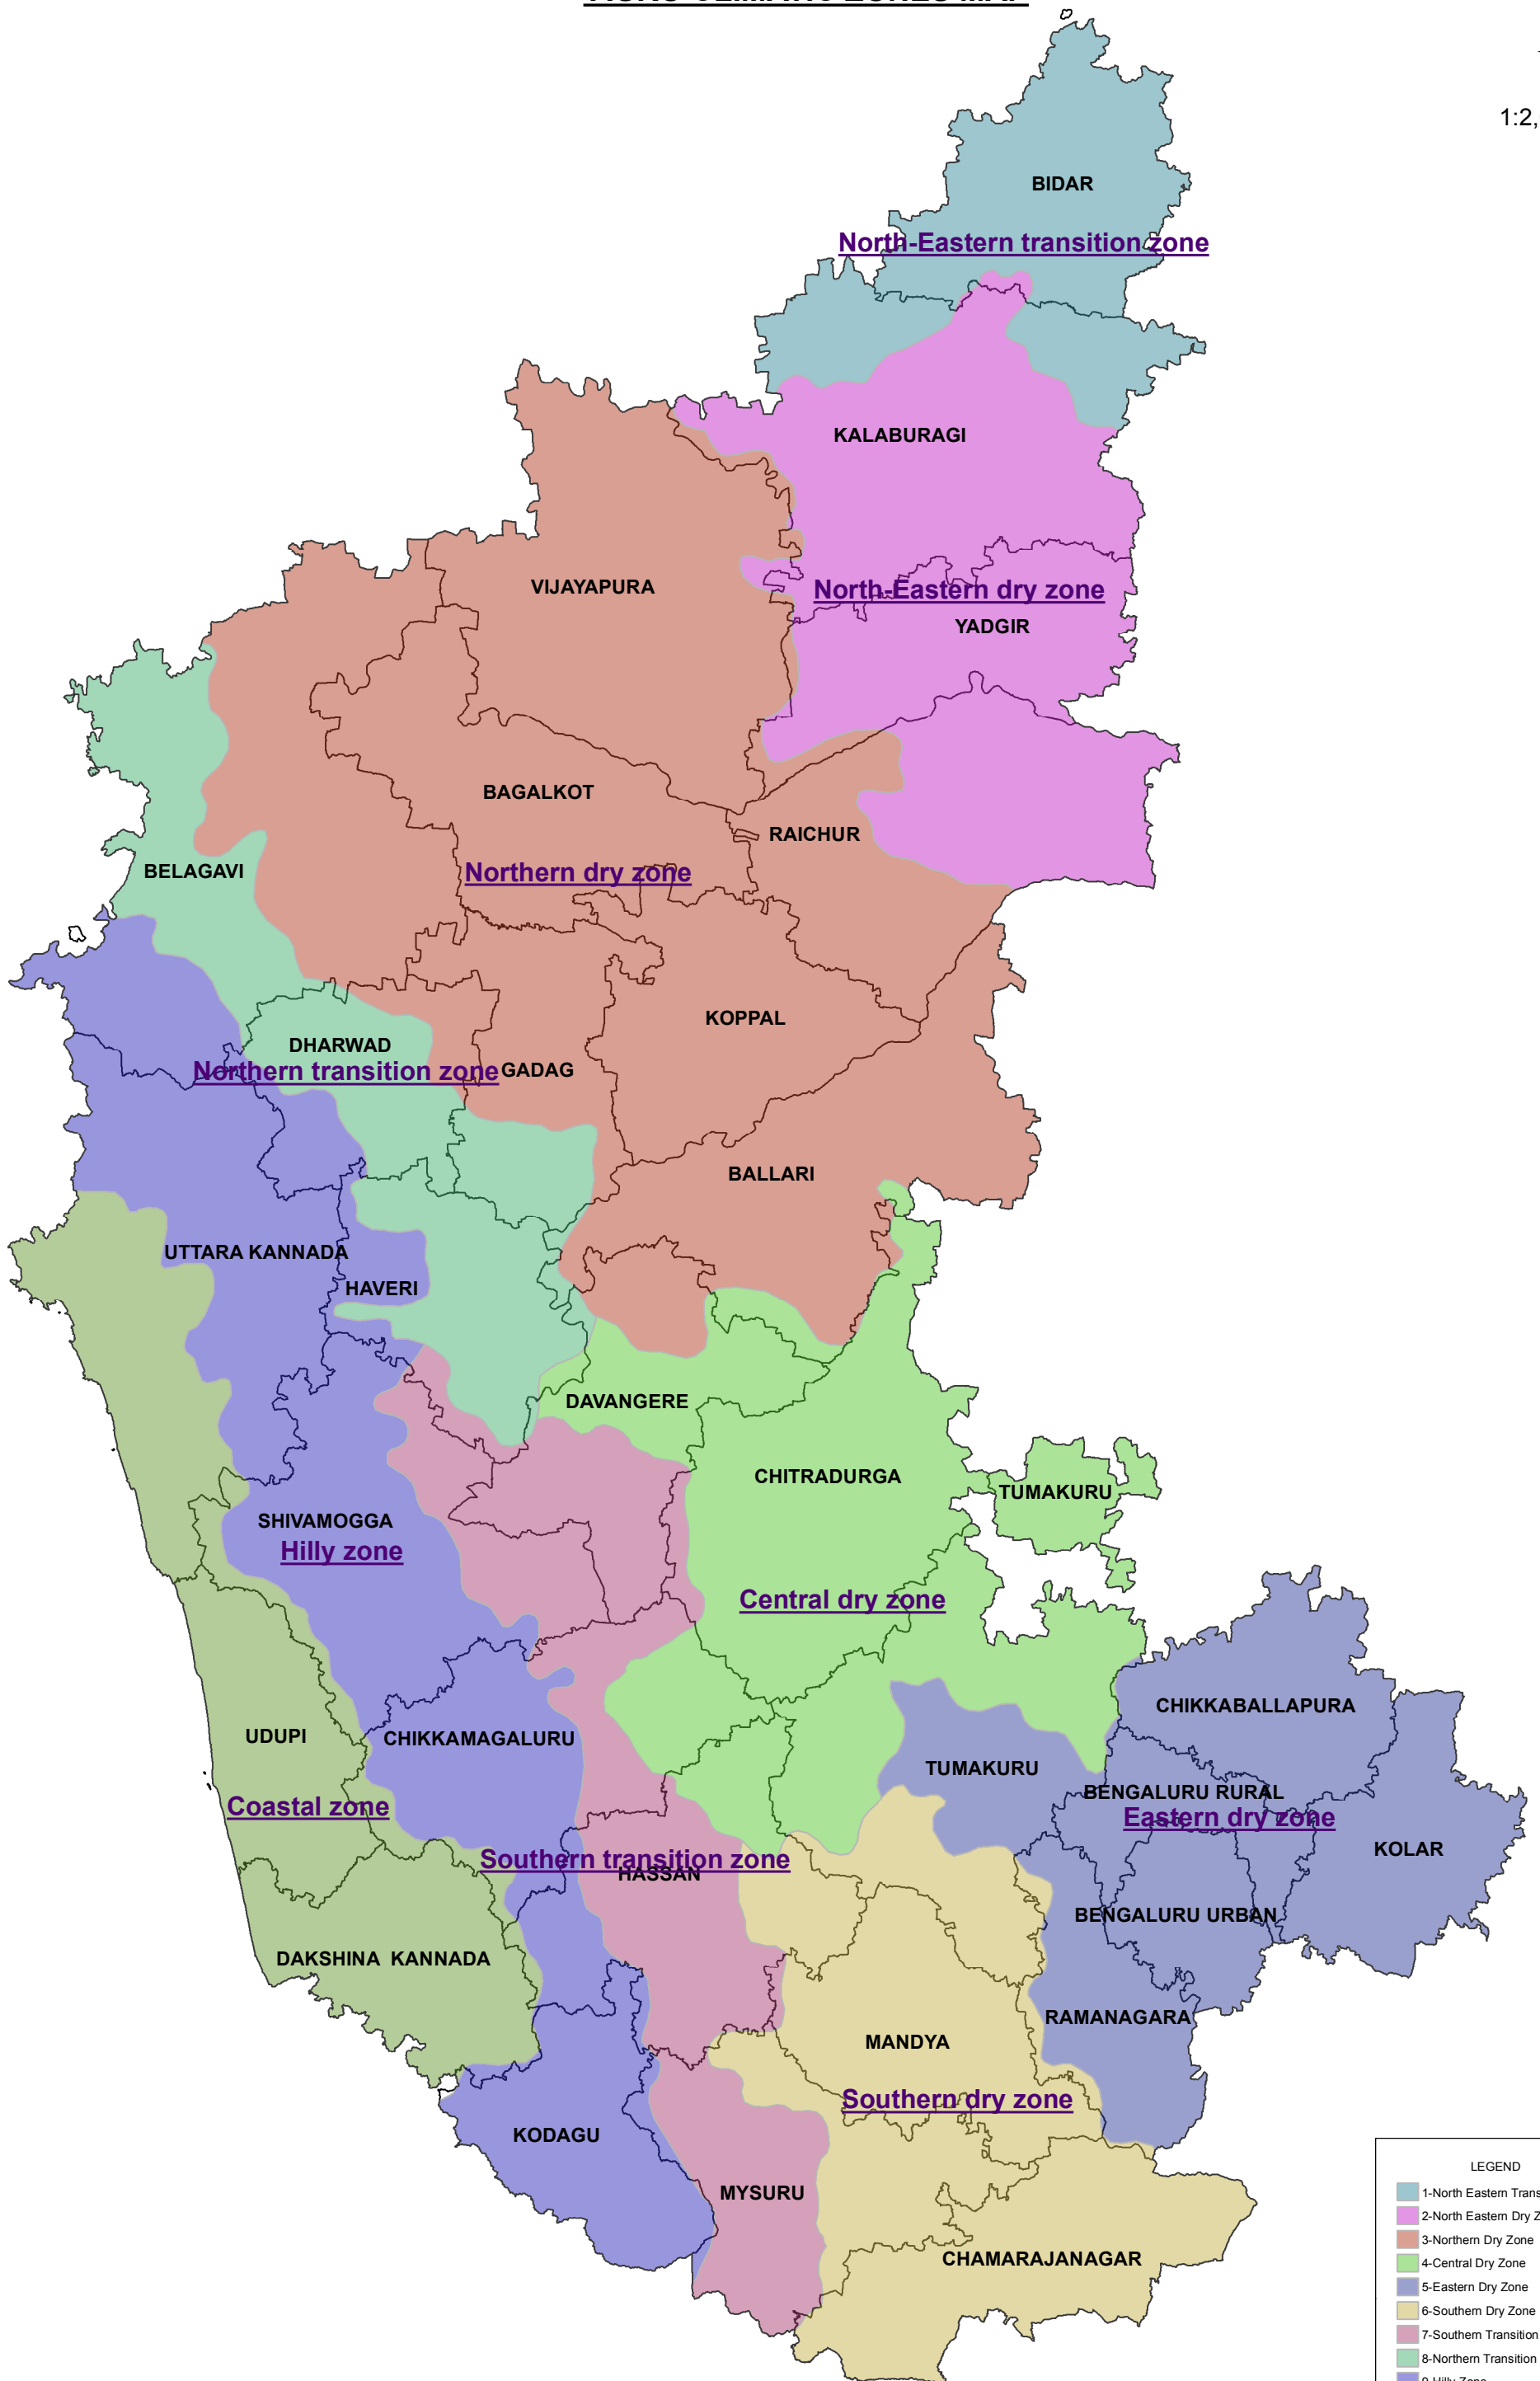

AGRO CLIMATIC ZONES MAP

1:2,000,000

LEGEND	
■	1-North Eastern Transition zone
■	2-North Eastern Dry Zone
■	3-Northern Dry Zone
■	4-Central Dry Zone
■	5-Eastern Dry Zone
■	6-Southern Dry Zone
■	7-Southern Transition Zone
■	8-Northern Transition Zone
■	9-Hilly Zone
■	10-Coastal Zone
	DISTRICT BOUNDARY